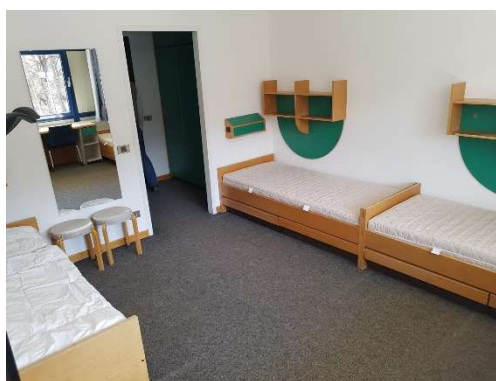

Tel. 0472 273837

For bookings from 5th July until 14th August 2021

Each room is equipped with a shower and WC. The main meals are served in the school's own canteen. A home bar, a large games room and 2 film rooms are also part of the facilities. Furthermore, the house offers numerous possibilities for sports activities (volleyball and basketball court, calcetto, table tennis).

Not included: bed sheets, towels, soap and hairdryer!

Details of offer:

stay in triple bedrooms (incl. personal bathroom) including full board: 35,00 Euro/ person

Send your request to the above mentioned accomodation facility and mention that the WSV Bressanone club has referred you until 30th May 2021.